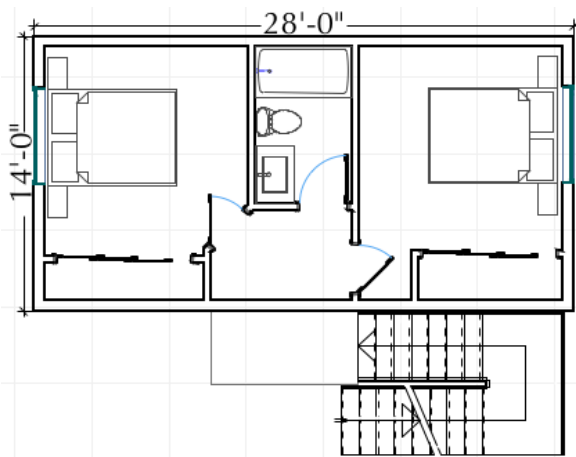

Trophy II

28'-0" x 44'-0"
Living area: 1570 sqft
Deck area: 560 sqft
Bedrooms: 3
Bathrooms: 2