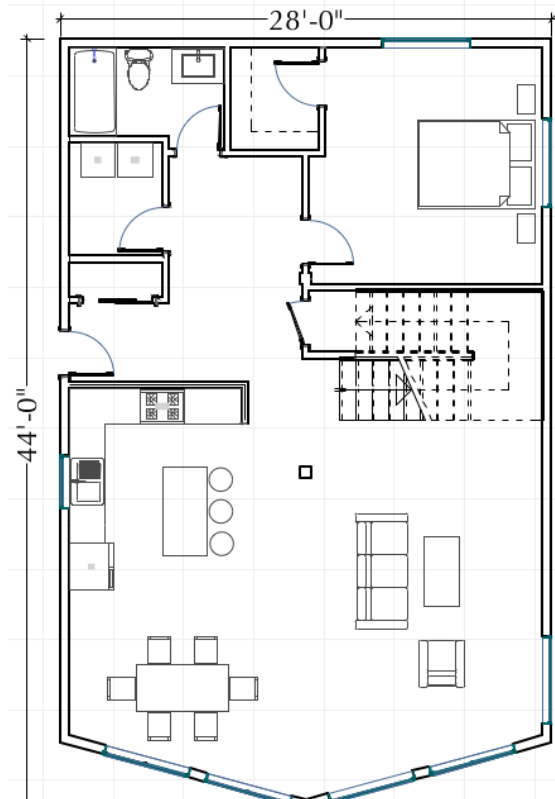

Trophy II

28'-0" x 44'-0"
Living area: 1570 sqft
Deck area: 560 sqft
Bedrooms: 3
Bathrooms: 2