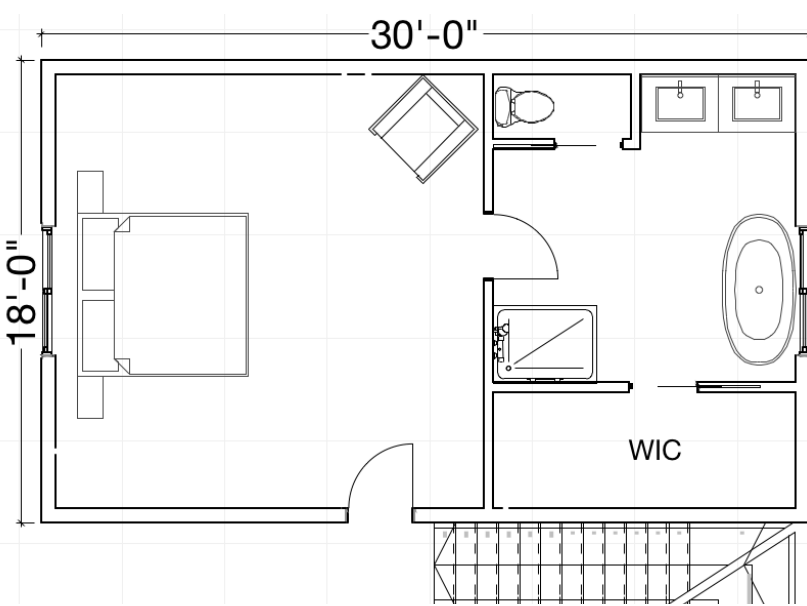

The Caribou

30'-0" x 40'-0"
 Living area: 1740 sqft Bedroom: 3
 Deck area: 1040 sqft Bathroom: 3