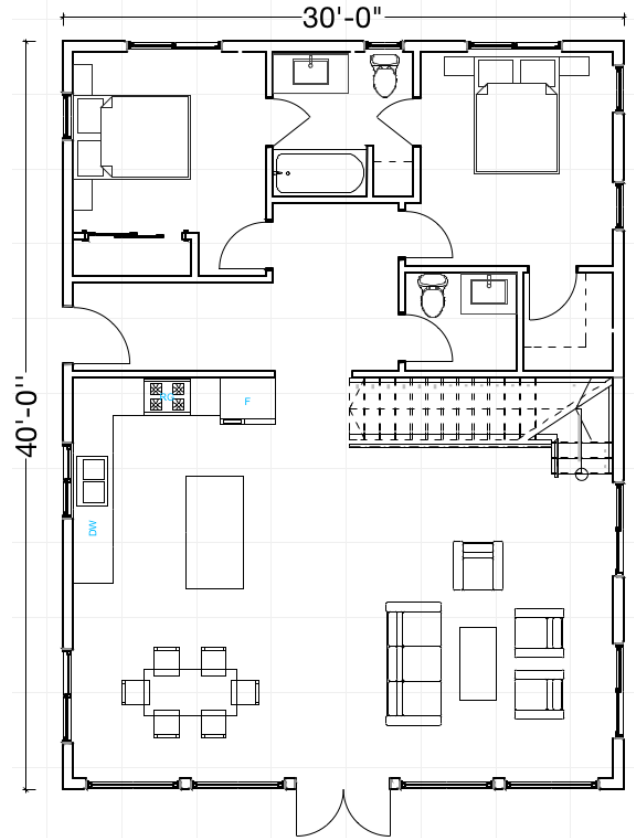

The Caribou

30'-0" x 40'-0"
 Living area: 1740 sqft Bedroom: 3
 Deck area: 1040 sqft Bathroom: 3