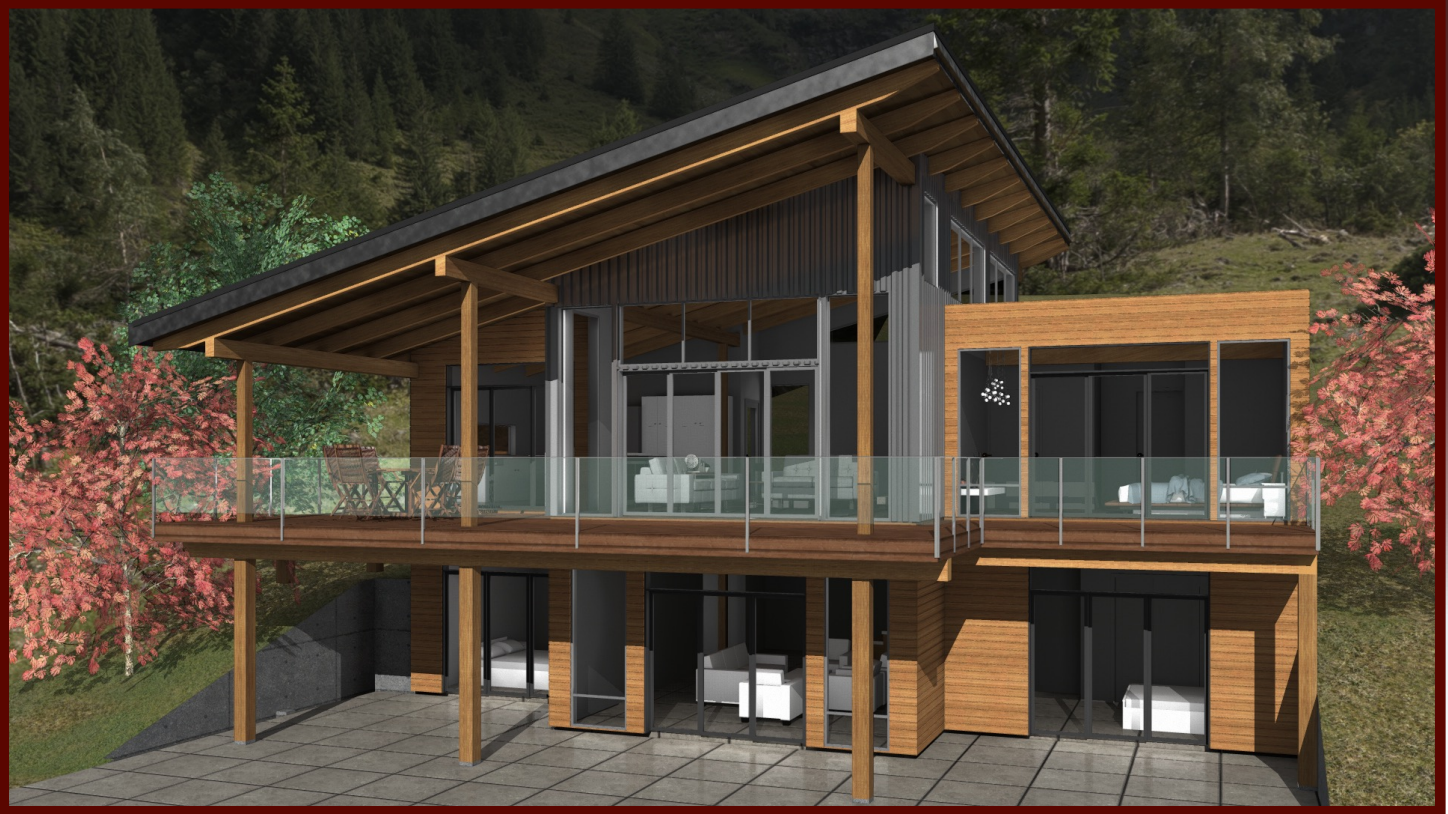

The Retreat

46'-0" x 34'-0"

Living area: 1420 sqft

Deck area: 500 sqft

Bedrooms: 1

Bathrooms: 2

Optional on site

basement can be added
for additional living area.