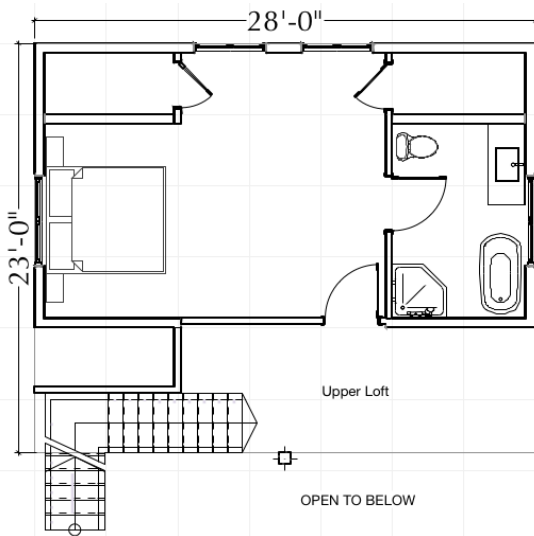

Peninsula

28'-0" x 44'-0"
 Living area: 1890 sqft Bedrooms: 3
 Deck area: 1000 sqft Bathrooms: