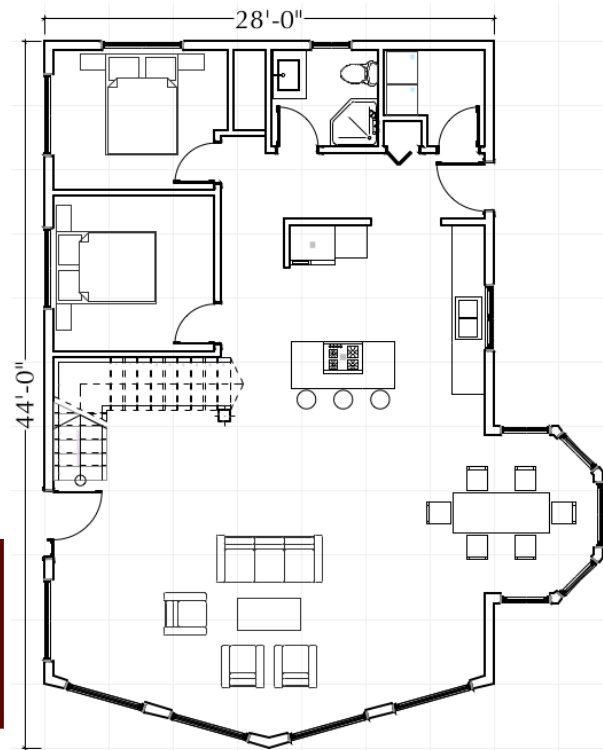

Peninsula

28'-0" x 44'-0"
 Living area: 1890 sqft Bedrooms: 3
 Deck area: 1000 sqft Bathrooms: