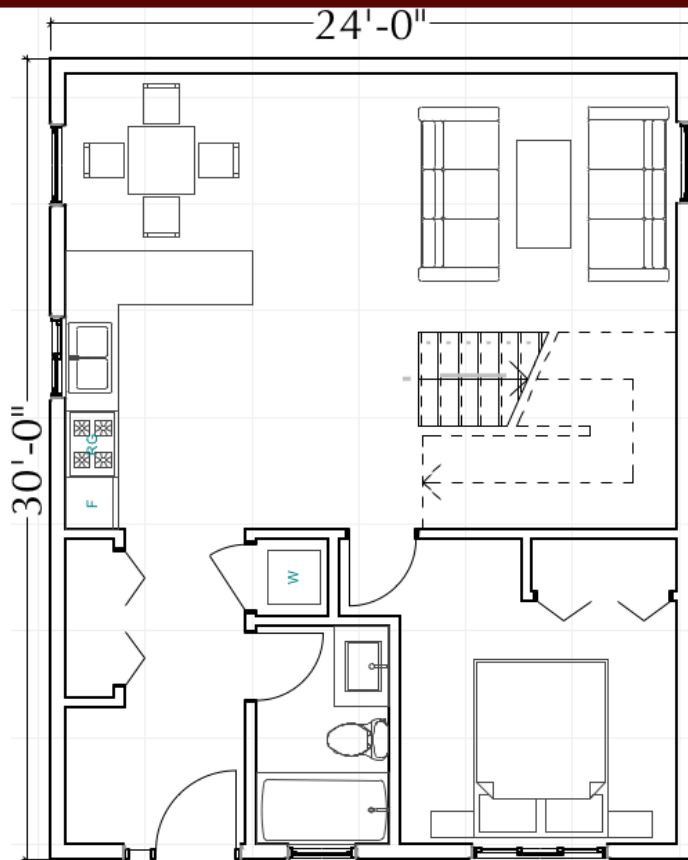

# Monashee

**24'-0" x 30'-0"**  
Living area: 100 sqft  
Deck area: 200 sqft  
Bedrooms: 1 + Loft  
Bathrooms: 1