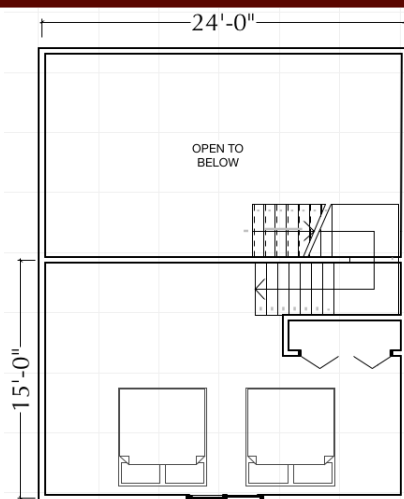

# Monashee

**24'-0" x 30'-0"**  
Living area: 100 sqft  
Deck area: 200 sqft  
Bedrooms: 1 + Loft  
Bathrooms: 1