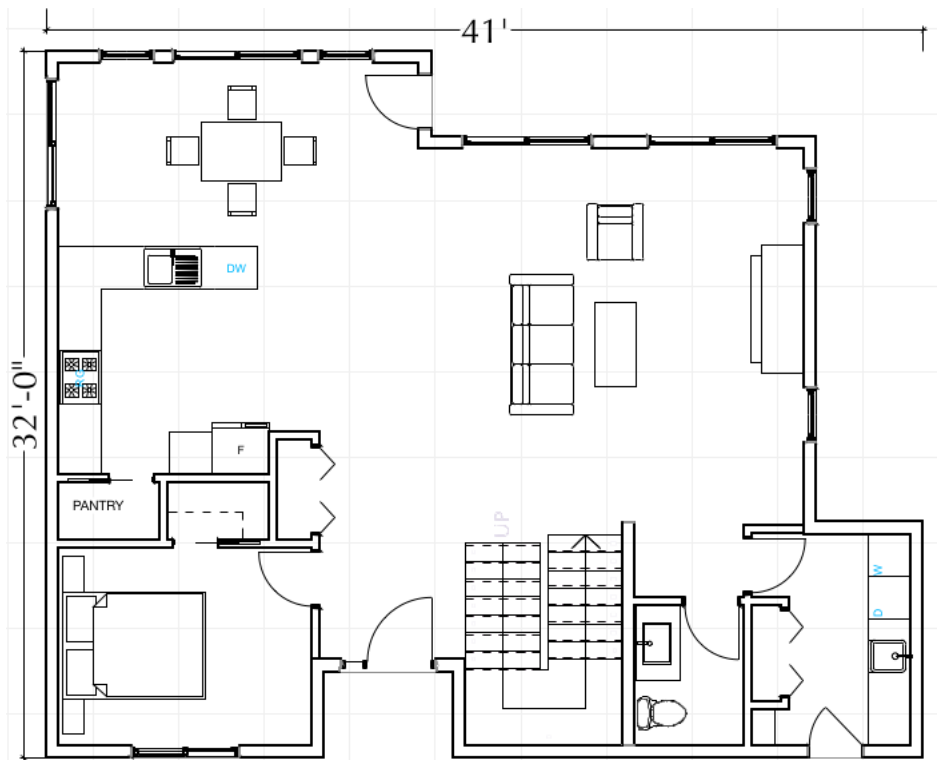

Hillcrest II

41'-0" x 32'-0"

Living area: 1980 sqft

Deck area: 170 sqft

Bedrooms: 4

Bathrooms: 3