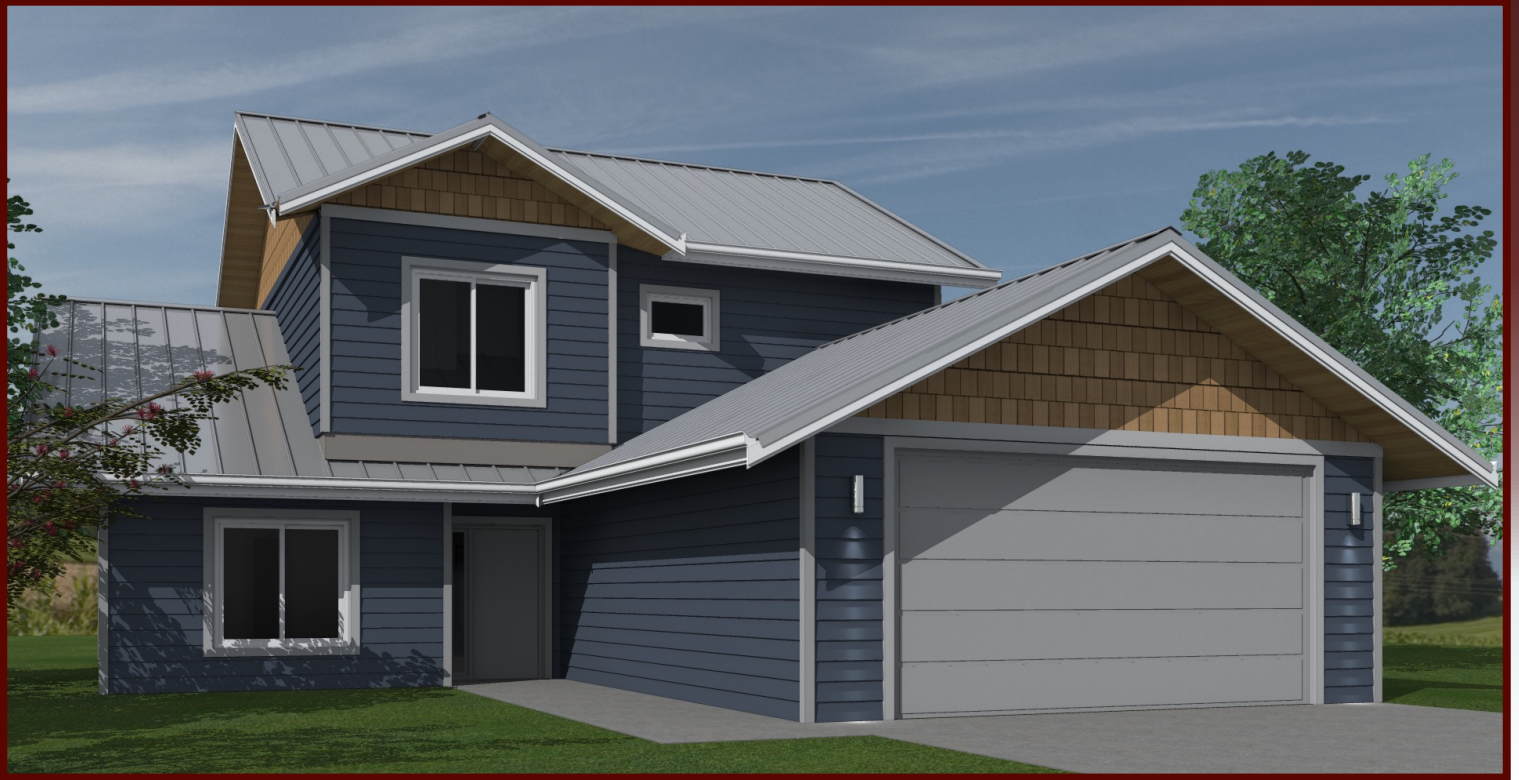

Hillcrest II

41'-0" x 32'-0"

Living area: 1980 sqft

Deck area: 170 sqft

Bedrooms: 4

Bathrooms: 3