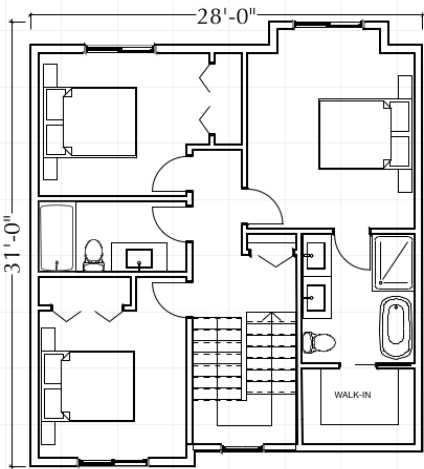

Hillcrest II

41'-0" x 32'-0"

Living area: 1980 sqft

Deck area: 170 sqft

Bedrooms: 4

Bathrooms: 3